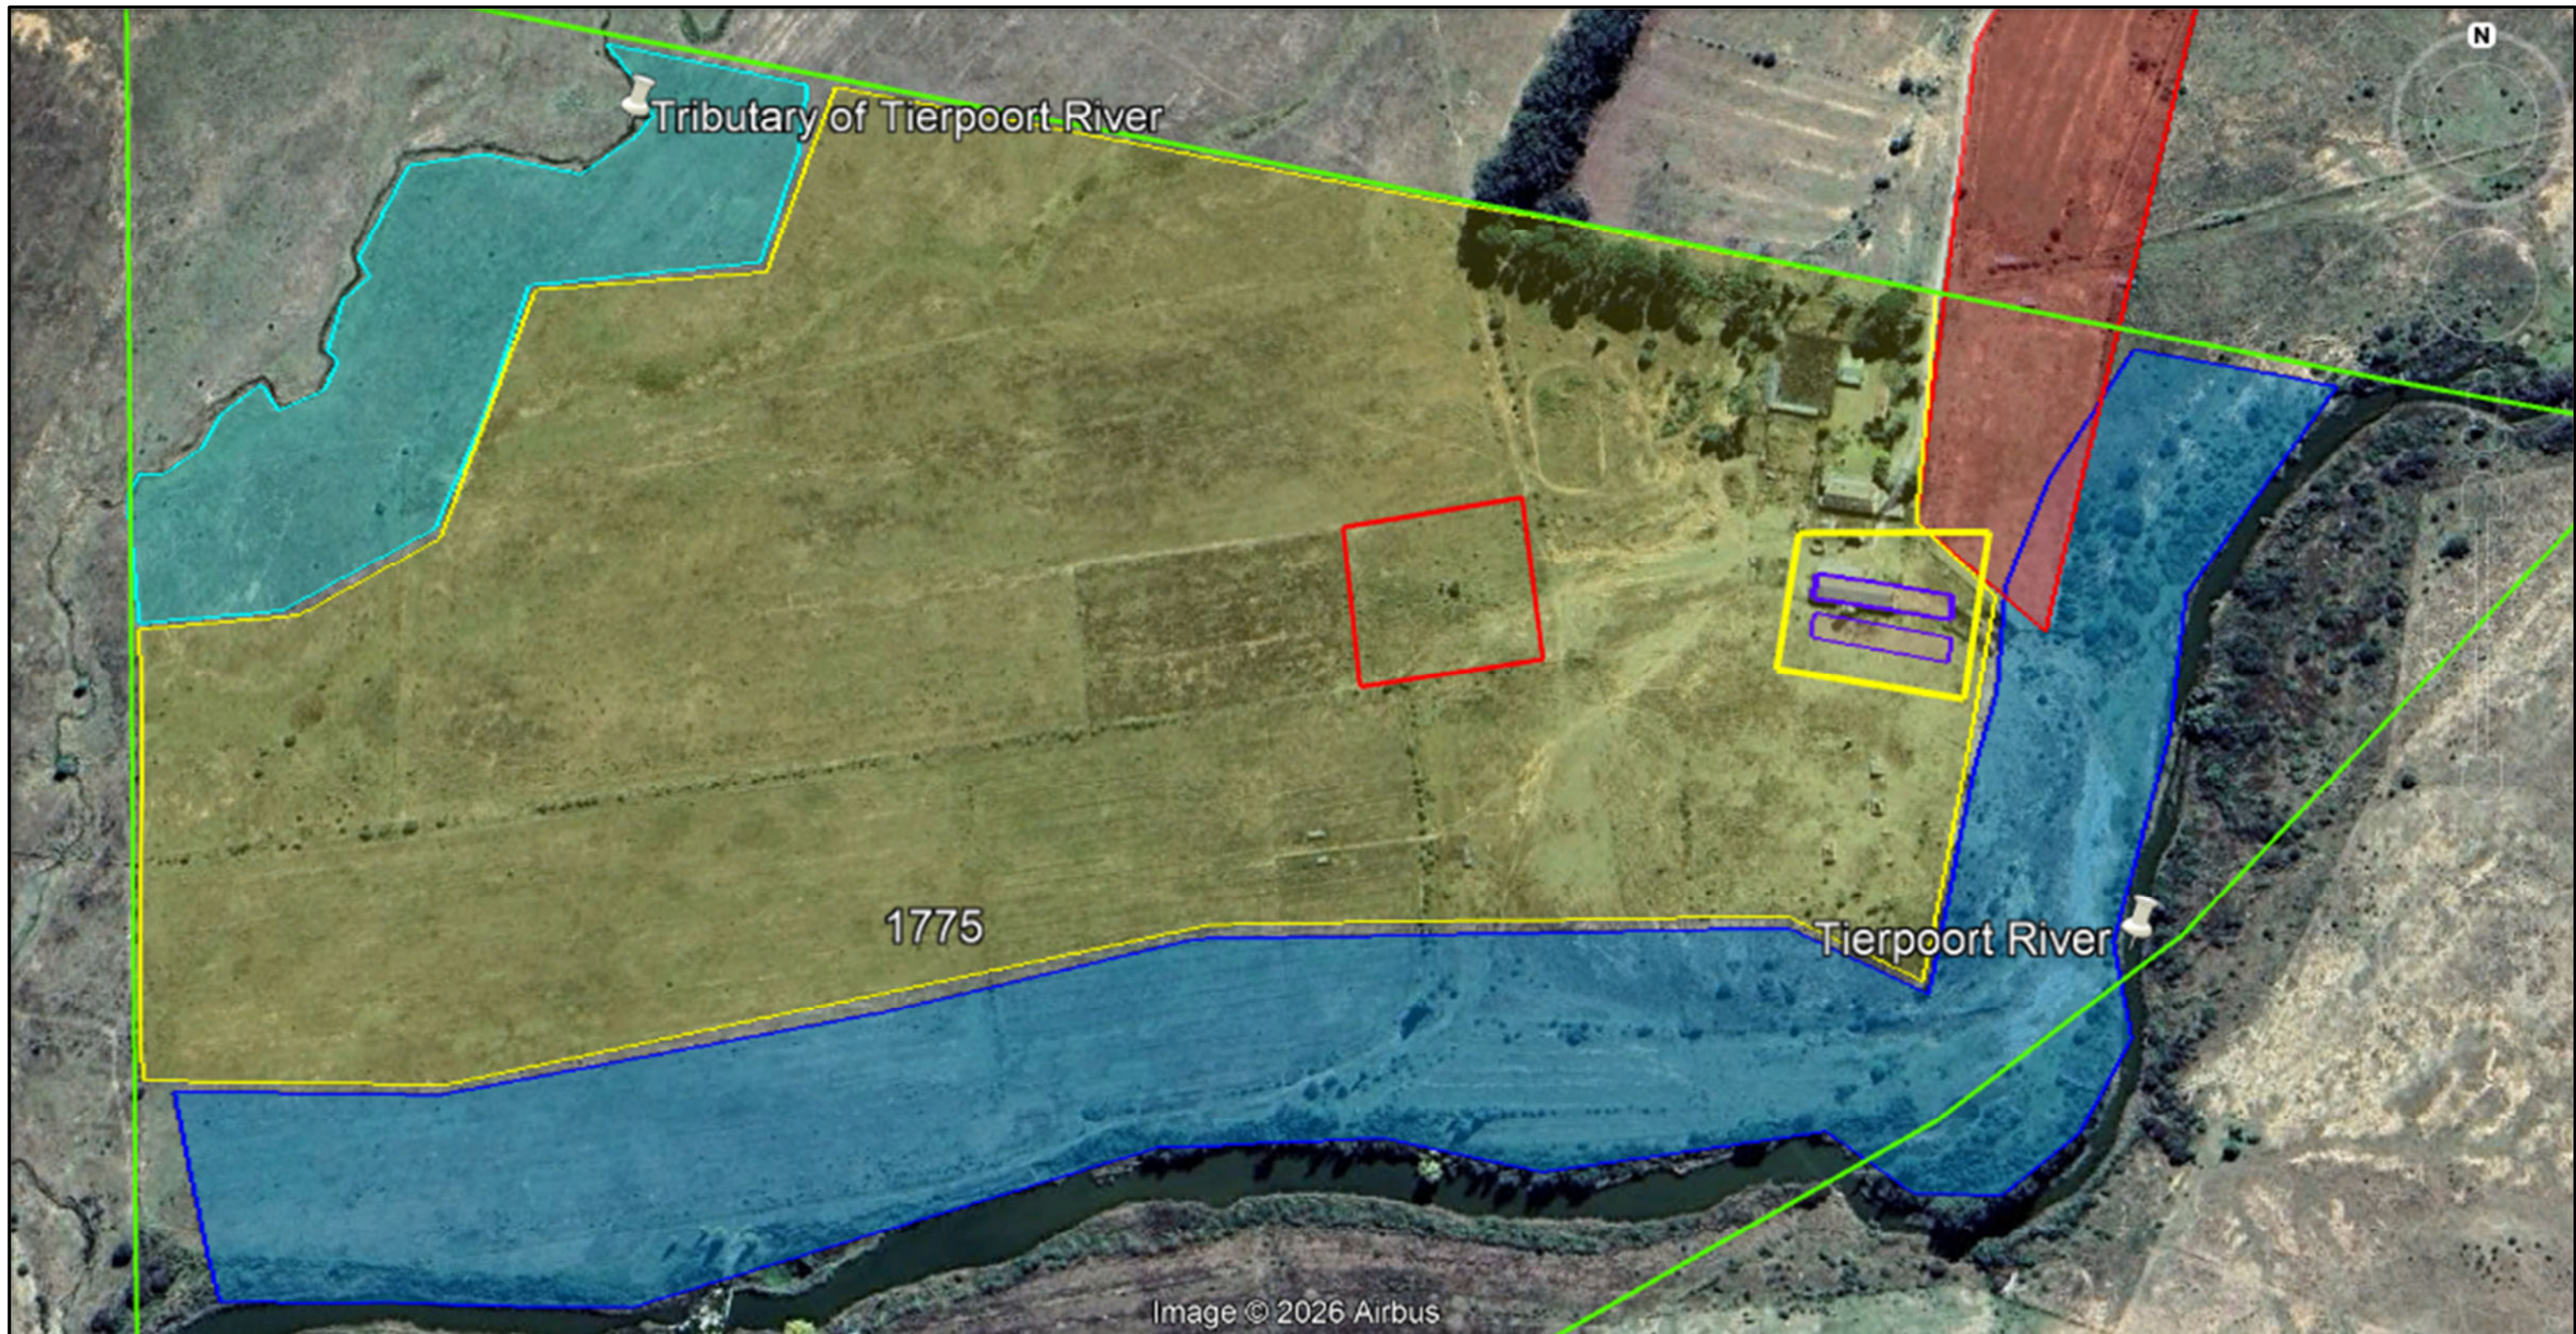

SENSITIVITY MAP
 RECTIFICATION APPLICATION FOR LAYER HOUSES ON A PORTION OF THE FARM CHEZ NOUS NO 1775, KOPANONG DISTRICT, FREE STATE PROVINCE – 24G/40(II)/25/10

Image © 2026 Airbus

LEGEND

- | | | | | | |
|---|---|--|---------------------------|---|---|
|  | Chez Nous No 1775 |  | Site Alternative 1 |  | Site Alternative 2 |
|  | 100 m Buffer to Tierpoort River |  | 100 m Buffer to Tributary |  | DFFE Agriculture Theme Sensitivity (High) |
|  | DFFE Agri. Theme (Medium), Animal Theme (Medium), Palaeo. Theme (Very High), Terrestrial Biodiversity (NPAES – Very High), FSBSP (ESA2), Xhariep Karroid Grassland (Degraded) | | | | |